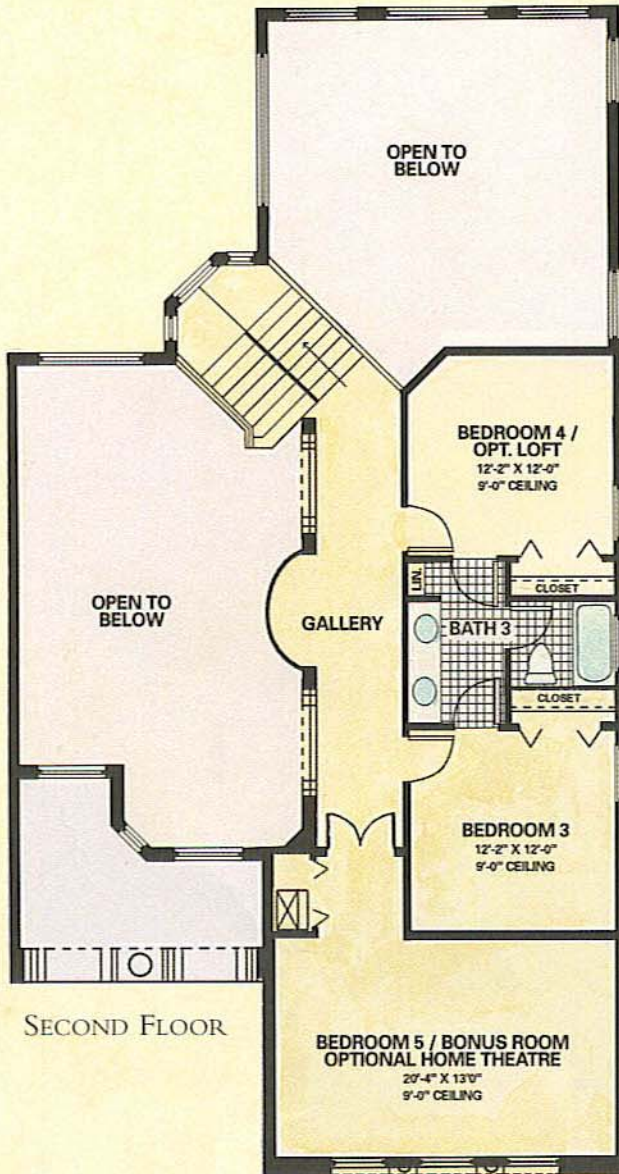

Tuscany

TWO STORY, 5-BEDROOM OR OPTIONAL HOME
THEATRE, 3-BATH, 2-CAR GARAGE

SECOND FLOOR

LIVING AREA	3,120 SF
COVERED ENTRY	73 SF
COVERED PATIO	196 SF
GARAGE	427 SF
<hr/> TOTAL	<hr/> 3,816 SF

BOCA EXECUTIVE REALTY, LLC
ZEV FREIDUS, LICENSED REAL
ESTATE BROKER 561-843-6254
www.BocaExecutiveRealty.com